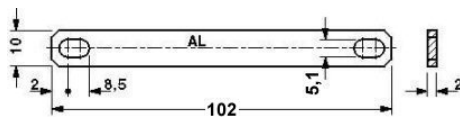

Diagrams/Drawings

Dimensioned drawing