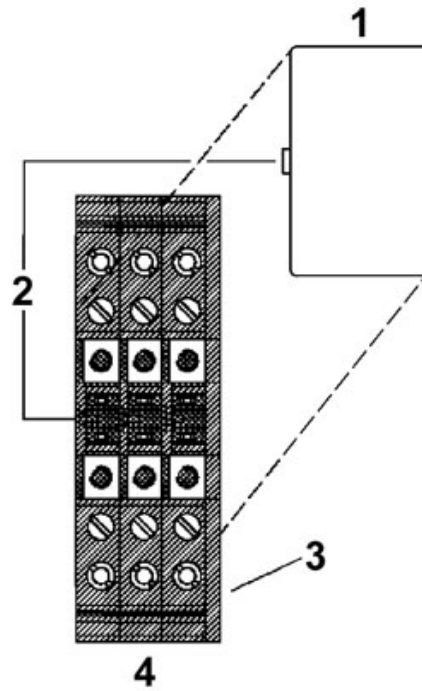

Certificates / Approvals

Certification

CUL, GOST, UL

Accessories

Item	Designation	Description
Assembly		
1201442	E/UK	End clamp, for assembly on NS 32 or NS 35/7.5 DIN rail
0201595	FB-150 METER	Cross connection rail, for fixed bridging of identical inputs and outputs, made of Cu, nickel-plated, 1 m long
3004207	VS	Connection pin, Length: 1000 mm, Color: gray
2303608	ZSR	Distance piece, metal, for branches of FB-150, with screw and thrust washer

Plug/Adapter

0201647	RPS	Reducing plug, Color: gray
---------	-----	----------------------------

Diagrams/Drawings

Dimensioned drawing

Schematic diagram

1-3

1-3 = fixed bridge, cross connection rail, spacer