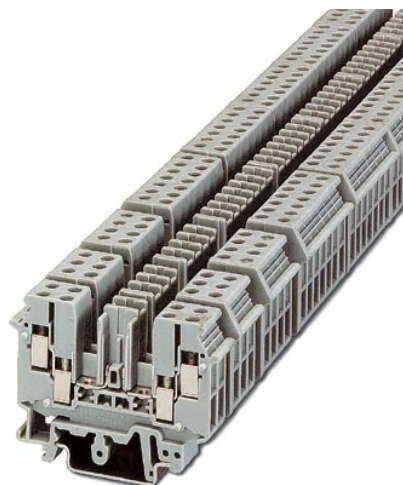

UDK-RELG 7

Order No.: 2777069

The illustration shows versions with a different no. of positions

<http://eshop.phoenixcontact.de/phoenix/treeViewClick.do?UID=2777069>

Basic termination blocks with test connection on both sides and double connections with the same potential for NS 32 and NS 35/7.5 DIN rail, with end cover, for ST-REL..., ST-OV... and ST-OE... plugs, 7-pos.

Technical data

General data	
Number of positions	7
Nominal voltage U_N	400 V (voltage is determined by the coupling connector.)

Nominal current I_N	16 A (current is determined by the coupling connector.)
Color	gray
Insulating material	PA
Width	45.6 mm
Height	63.6 mm
Depth	113 mm

Certificates / Approvals

Certification

CUL, GOST, UL

Accessories

Item	Designation	Description
Assembly		
1201442	E/UK	End clamp, for assembly on NS 32 or NS 35/7.5 DIN rail
0201595	FB-150 METER	Cross connection rail, for fixed bridging of identical inputs and outputs, made of Cu, nickel-plated, 1 m long
3004207	VS	Connection pin, Length: 1000 mm, Color: gray
2303608	ZSR	Distance piece, metal, for branches of FB-150, with screw and thrust washer