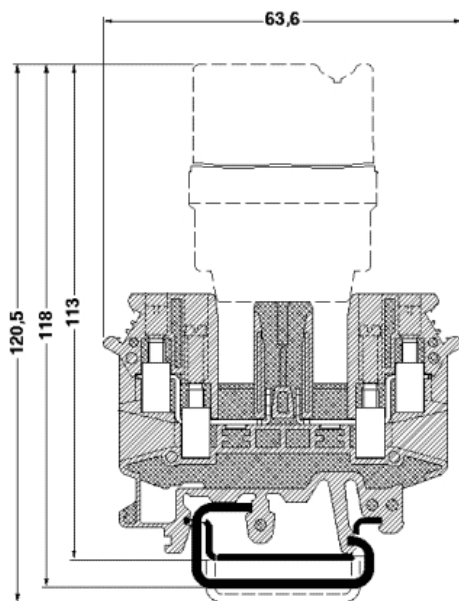

Technical data

General data	
Number of positions	7
Nominal voltage U_N	400 V (voltage is determined by the coupling connector.)

Nominal current I_N	16 A (current is determined by the coupling connector.)
Color	gray
Insulating material	PA
Width	45.6 mm
Height	63.6 mm
Depth	113 mm

Connection data

Conductor cross section solid min.	0.2 mm ²
Conductor cross section solid max.	4 mm ²
Conductor cross section stranded min.	0.2 mm ²
Conductor cross section stranded max.	4 mm ²
Conductor cross section AWG/kcmil min.	24
Conductor cross section AWG/kcmil max	12
Connection method	Screw connection
Stripping length	7 mm
Screw thread	M3

Certificates / Approvals

Certification

CUL, GOST, UL

Accessories

Item	Designation	Description
Assembly		
1201442	E/UK	End clamp, for assembly on NS 32 or NS 35/7.5 DIN rail
0201595	FB-150 METER	Cross connection rail, for fixed bridging of identical inputs and outputs, made of Cu, nickel-plated, 1 m long
3004207	VS	Connection pin, Length: 1000 mm, Color: gray
2303608	ZSR	Distance piece, metal, for branches of FB-150, with screw and thrust washer

Plug/Adapter

0201647	RPS	Reducing plug, Color: gray
---------	-----	----------------------------

Diagrams/Drawings

Dimensioned drawing

Schematic diagram

1-3

1-3 = fixed bridge, cross connection rail, spacer