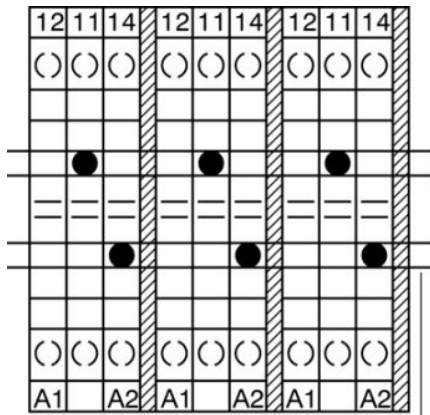

Plug/Adapter

0201647	RPS	Reducing plug, Color: gray
---------	-----	----------------------------

Diagrams/Drawings

Dimensioned drawing

Schematic diagram

1-3

1-3 = fixed bridge, cross connection rail, spacer