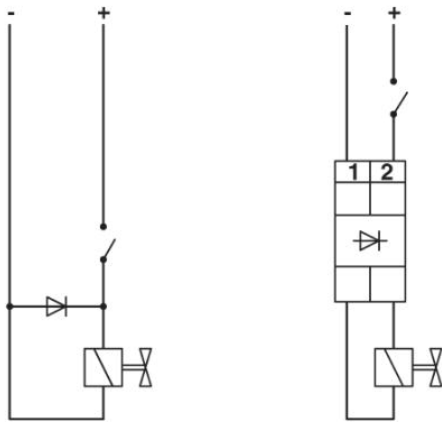

Circuit diagram