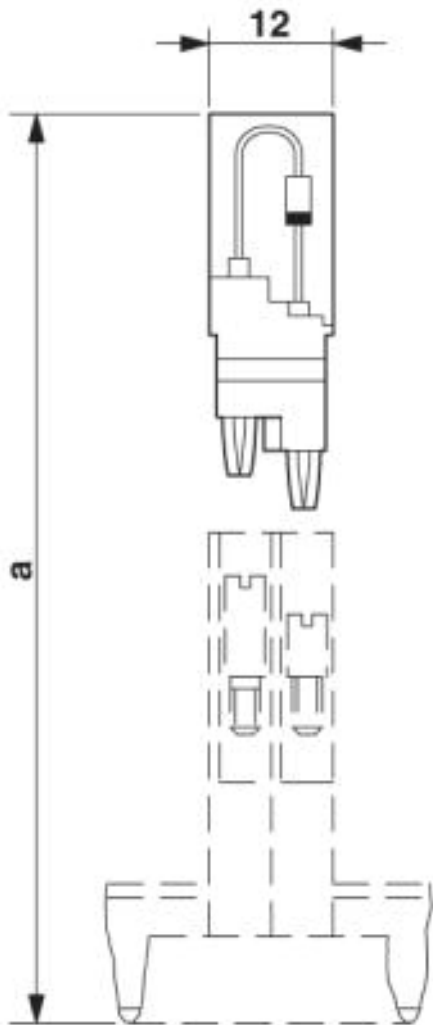

Diagrams/Drawings

Dimensioned drawing