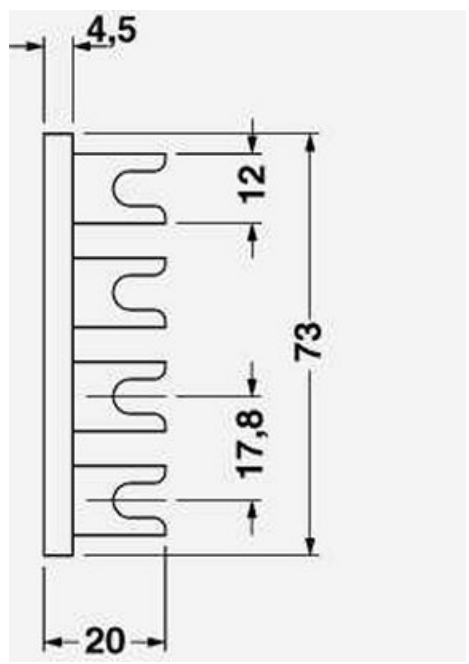

Commercial data	
GTIN (EAN)	 4 017918 076290
sales group	J091
Pack	10 pcs.
Customs tariff	85369085
Catalog page information	Page 58 (TT-2011)

**Product notes**WEEE/RoHS-compliant since:  
01/01/2005

<http://www.download.phoenixcontact.com>  
Please note that the data given here has been taken from the online catalog. For comprehensive information and data, please refer to the user documentation. The General Terms and Conditions of Use apply to Internet downloads.

Technical data	
<b>General</b>	
Nominal current $I_N$	100 A
Housing material	Plastic
Design	Comb bridge
Number of positions	4
Length	73.00 mm

---

Color	gray
-------	------

**Diagrams/Drawings**

Dimensioned drawing