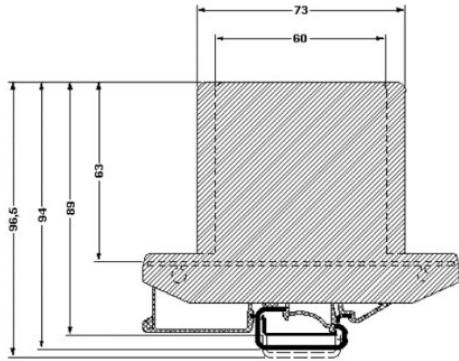

Diagrams/Drawings

Dimensioned drawing