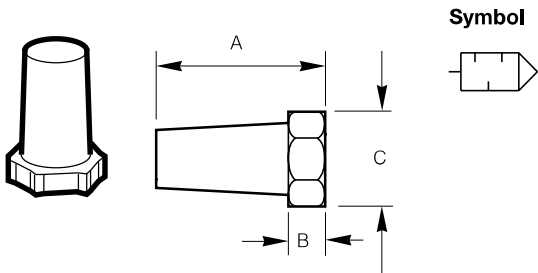

Sintered bronze Series

Port thread	A	B	A/F C	Weight g	Order code
M5	23	6,5	4	0,003	9721900005
G1/8	24	10	12	0,009	9090050700
G1/4	32	11	16	0,019	P6M-BAA2
G3/8	43	13	21	0,041	9090050900
G1/2	60	16	24	0,068	9090051000
G3/4	75	10	32	0,126	9090051100
G1	77	12	37	0,188	9090051500

Sintered Bronze Series (female)

Port mm	A	Ø B	A/F C	Weight g	Order code
G1/8	15	8	13	0,060	9721900404

Heavy Duty Series

Port Female	A	Ø B	Weight g	Order code
G3/8	83	37	0,124	P6M-MA13
G1/2	105	51	0,362	P6M-MA14
G3/4	143	73	0,670	P6M-MA16
G1	143	73	0,666	P6M-MA18

Self Cleaning, 48 Series

Port thread	A	Ø B	A/F E	Order code
R1/8	47	21	16 (5/8")	ESB12MC
R1/4	47	21	16 (5/8")	ESB25MC
R3/8	84	32	25,4 (1")	ESB37MC
R1/2	84	32	25,4 (1")	ESB50MC
R3/4	116	52	41,2 (1-5/8")	ESB75MC
R1	116	52	41,2 (1-5/8")	ESB100MC
R1-1/4	145	73,5	-	ESB125MC
R1-1/2	145	73,5	-	ESB150MC