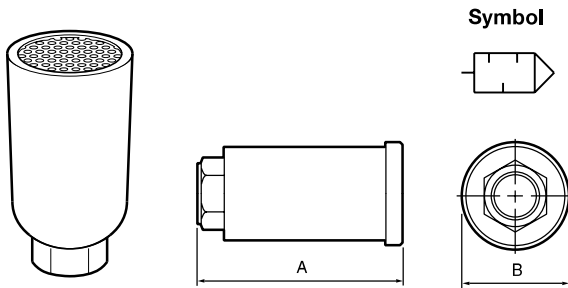

Sintered bronze Series

Port thread	A	B	A/F C	Weight g	Order code
M5	23	6,5	4	0,003	9721900005
G1/8	24	10	12	0,009	9090050700
G1/4	32	11	16	0,019	P6M-BAA2
G3/8	43	13	21	0,041	9090050900
G1/2	60	16	24	0,068	9090051000
G3/4	75	10	32	0,126	9090051100
G1	77	12	37	0,188	9090051500

Sintered Bronze Series (female)

Port mm	A	Ø B	A/F C	Weight g	Order code
G1/8	15	8	13	0,060	9721900404

Heavy Duty Series

Port Female	A	Ø B	Weight g	Order code
G3/8	83	37	0,124	P6M-MA13
G1/2	105	51	0,362	P6M-MA14
G3/4	143	73	0,670	P6M-MA16
G1	143	73	0,666	P6M-MA18

Self Cleaning, 48 Series

Port thread	A	Ø B	A/F E	Order code
R1/8	47	21	16 (5/8")	ESB12MC
R1/4	47	21	16 (5/8")	ESB25MC
R3/8	84	32	25,4 (1")	ESB37MC
R1/2	84	32	25,4 (1")	ESB50MC
R3/4	116	52	41,2 (1-5/8")	ESB75MC
R1	116	52	41,2 (1-5/8")	ESB100MC
R1-1/4	145	73,5	-	ESB125MC
R1-1/2	145	73,5	-	ESB150MC