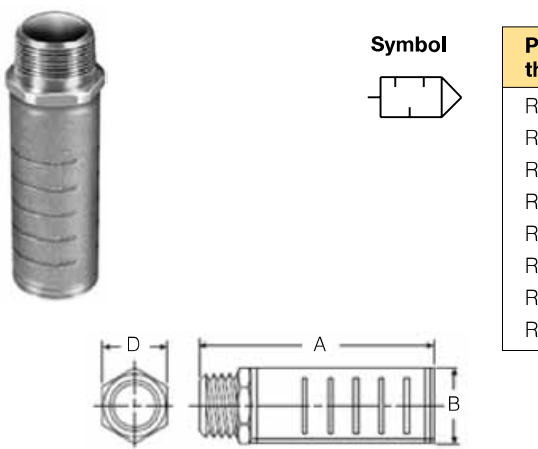

Sintered bronze Series

Port thread	A	B	A/F C	Weight g	Order code
M5	23	6,5	4	0,003	9721900005
G1/8	24	10	12	0,009	9090050700
G1/4	32	11	16	0,019	P6M-BAA2
G3/8	43	13	21	0,041	9090050900
G1/2	60	16	24	0,068	9090051000
G3/4	75	10	32	0,126	9090051100
G1	77	12	37	0,188	9090051500

Sintered Bronze Series (female)

Port mm	A	Ø B	A/F C	Weight g	Order code
G1/8	15	8	13	0,060	9721900404

Heavy Duty Series

Port Female	A	Ø B	Weight g	Order code
G3/8	83	37	0,124	P6M-MA13
G1/2	105	51	0,362	P6M-MA14
G3/4	143	73	0,670	P6M-MA16
G1	143	73	0,666	P6M-MA18

Self Cleaning, 48 Series

Port thread	A	Ø B	A/F E	Order code
R1/8	47	21	16 (5/8")	ESB12MC
R1/4	47	21	16 (5/8")	ESB25MC
R3/8	84	32	25,4 (1")	ESB37MC
R1/2	84	32	25,4 (1")	ESB50MC
R3/4	116	52	41,2 (1-5/8")	ESB75MC
R1	116	52	41,2 (1-5/8")	ESB100MC
R1-1/4	145	73,5	-	ESB125MC
R1-1/2	145	73,5	-	ESB150MC