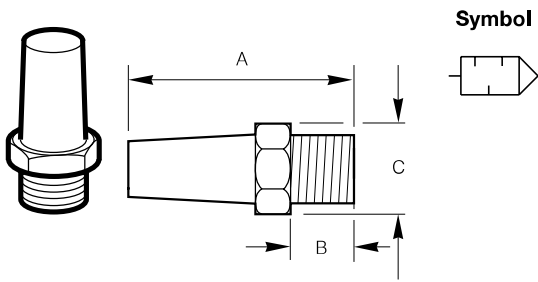

Sintered bronze Series

Port thread	A	B	A/F C	Weight g	Order code
M5	23	6,5	4	0,003	9721900005
G1/8	24	10	12	0,009	9090050700
G1/4	32	11	16	0,019	P6M-BAA2
G3/8	43	13	21	0,041	9090050900
G1/2	60	16	24	0,068	9090051000
G3/4	75	10	32	0,126	9090051100
G1	77	12	37	0,188	9090051500

Sintered Bronze Series (female)

Port mm	A	Ø B	A/F C	Weight g	Order code
G1/8	15	8	13	0,060	9721900404

Heavy Duty Series

Port Female	A	Ø B	Weight g	Order code
G3/8	83	37	0,124	P6M-MA13
G1/2	105	51	0,362	P6M-MA14
G3/4	143	73	0,670	P6M-MA16
G1	143	73	0,666	P6M-MA18

Self Cleaning, 48 Series

Port thread	A	Ø B	A/F E	Order code
R1/8	47	21	16 (5/8")	ESB12MC
R1/4	47	21	16 (5/8")	ESB25MC
R3/8	84	32	25,4 (1")	ESB37MC
R1/2	84	32	25,4 (1")	ESB50MC
R3/4	116	52	41,2 (1-5/8")	ESB75MC
R1	116	52	41,2 (1-5/8")	ESB100MC
R1-1/4	145	73,5	-	ESB125MC
R1-1/2	145	73,5	-	ESB150MC