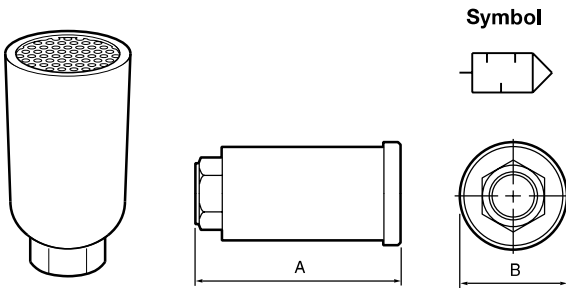

Sintered bronze Series

Port thread	A	B	A/F C	Weight g	Order code
M5	23	6,5	4	0,003	9721900005
G1/8	24	10	12	0,009	9090050700
G1/4	32	11	16	0,019	P6M-BAA2
G3/8	43	13	21	0,041	9090050900
G1/2	60	16	24	0,068	9090051000
G3/4	75	10	32	0,126	9090051100
G1	77	12	37	0,188	9090051500

Sintered Bronze Series (female)

Port mm	A	Ø B	A/F C	Weight g	Order code
G1/8	15	8	13	0,060	9721900404

Heavy Duty Series

Port Female	A	Ø B	Weight g	Order code
G3/8	83	37	0,124	P6M-MA13
G1/2	105	51	0,362	P6M-MA14
G3/4	143	73	0,670	P6M-MA16
G1	143	73	0,666	P6M-MA18

Self Cleaning, 48 Series

Port thread	A	Ø B	A/F E	Order code
R1/8	47	21	16 (5/8")	ESB12MC
R1/4	47	21	16 (5/8")	ESB25MC
R3/8	84	32	25,4 (1")	ESB37MC
R1/2	84	32	25,4 (1")	ESB50MC
R3/4	116	52	41,2 (1-5/8")	ESB75MC
R1	116	52	41,2 (1-5/8")	ESB100MC
R1-1/4	145	73,5	-	ESB125MC
R1-1/2	145	73,5	-	ESB150MC