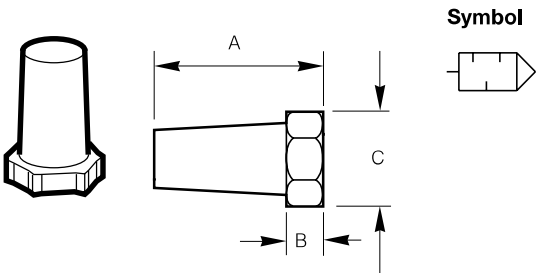

Sintered bronze Series

Port thread	A	B	A/F C	Weight g	Order code
M5	23	6,5	4	0,003	9721900005
G1/8	24	10	12	0,009	9090050700
G1/4	32	11	16	0,019	P6M-BAA2
G3/8	43	13	21	0,041	9090050900
G1/2	60	16	24	0,068	9090051000
G3/4	75	10	32	0,126	9090051100
G1	77	12	37	0,188	9090051500

Sintered Bronze Series (female)

Port mm	A	Ø B	A/F C	Weight g	Order code
G1/8	15	8	13	0,060	9721900404

Heavy Duty Series

Port Female	A	Ø B	Weight g	Order code
G3/8	83	37	0,124	P6M-MA13
G1/2	105	51	0,362	P6M-MA14
G3/4	143	73	0,670	P6M-MA16
G1	143	73	0,666	P6M-MA18

Self Cleaning, 48 Series

Port thread	A	Ø B	A/F E	Order code
R1/8	47	21	16 (5/8")	ESB12MC
R1/4	47	21	16 (5/8")	ESB25MC
R3/8	84	32	25,4 (1")	ESB37MC
R1/2	84	32	25,4 (1")	ESB50MC
R3/4	116	52	41,2 (1-5/8")	ESB75MC
R1	116	52	41,2 (1-5/8")	ESB100MC
R1-1/4	145	73,5	-	ESB125MC
R1-1/2	145	73,5	-	ESB150MC