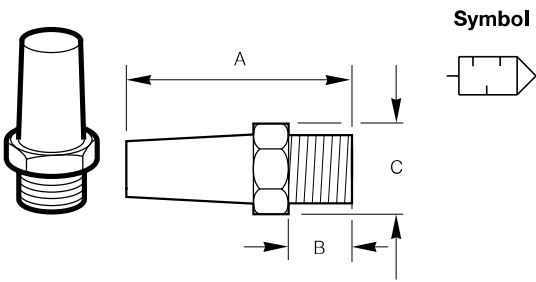

Sintered bronze Series

Port thread	A	B	A/F C	Weight g	Order code
M5	23	6,5	4	0,003	9721900005
G1/8	24	10	12	0,009	9090050700
G1/4	32	11	16	0,019	P6M-BAA2
G3/8	43	13	21	0,041	9090050900
G1/2	60	16	24	0,068	9090051000
G3/4	75	10	32	0,126	9090051100
G1	77	12	37	0,188	9090051500

Sintered Bronze Series (female)

Port mm	A	Ø B	A/F C	Weight g	Order code
G1/8	15	8	13	0,060	9721900404

Heavy Duty Series

Port Female	A	Ø B	Weight g	Order code
G3/8	83	37	0,124	P6M-MA13
G1/2	105	51	0,362	P6M-MA14
G3/4	143	73	0,670	P6M-MA16
G1	143	73	0,666	P6M-MA18

Self Cleaning, 48 Series

Port thread	A	Ø B	A/F E	Order code
R1/8	47	21	16 (5/8")	ESB12MC
R1/4	47	21	16 (5/8")	ESB25MC
R3/8	84	32	25,4 (1")	ESB37MC
R1/2	84	32	25,4 (1")	ESB50MC
R3/4	116	52	41,2 (1-5/8")	ESB75MC
R1	116	52	41,2 (1-5/8")	ESB100MC
R1-1/4	145	73,5	-	ESB125MC
R1-1/2	145	73,5	-	ESB150MC