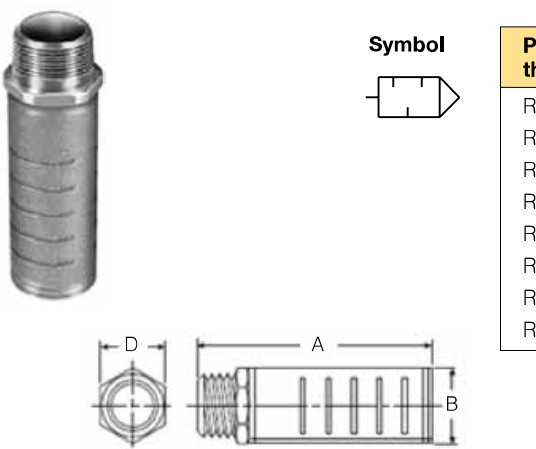

Sintered bronze Series

Port thread	A	B	A/F C	Weight g	Order code
M5	23	6,5	4	0,003	9721900005
G1/8	24	10	12	0,009	9090050700
G1/4	32	11	16	0,019	P6M-BAA2
G3/8	43	13	21	0,041	9090050900
G1/2	60	16	24	0,068	9090051000
G3/4	75	10	32	0,126	9090051100
G1	77	12	37	0,188	9090051500

Sintered Bronze Series (female)

Port mm	A	Ø B	A/F C	Weight g	Order code
G1/8	15	8	13	0,060	9721900404

Heavy Duty Series

Port Female	A	Ø B	Weight g	Order code
G3/8	83	37	0,124	P6M-MA13
G1/2	105	51	0,362	P6M-MA14
G3/4	143	73	0,670	P6M-MA16
G1	143	73	0,666	P6M-MA18

Self Cleaning, 48 Series

Port thread	A	Ø B	A/F E	Order code
R1/8	47	21	16 (5/8")	ESB12MC
R1/4	47	21	16 (5/8")	ESB25MC
R3/8	84	32	25,4 (1")	ESB37MC
R1/2	84	32	25,4 (1")	ESB50MC
R3/4	116	52	41,2 (1-5/8")	ESB75MC
R1	116	52	41,2 (1-5/8")	ESB100MC
R1-1/4	145	73,5	-	ESB125MC
R1-1/2	145	73,5	-	ESB150MC