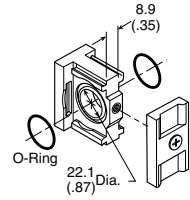

**Angle Bracket**  
**P32KA00MR**

**L-Bracket**  
 (Fits to filter and lubricator body)  
**P32KA00ML**

**T-Bracket**  
 (fits to body connector or port block)  
**P32KA00MB**

**Accessories - P33 Series**

**T-Bracket w/ Body Connector**  
**P32KA00MT**

**Body Connector**  
**P32KA00CB**

**Body Connector 'O' ring Kit**

Pack of 5 **P32KA00CY**

**Port Block Kit**

- 1/4 NPT.....**P32KA92CP**
- 3/8 NPT.....**P32KA93CP**
- 1/2 NPT.....**P32KA94CP**
- 3/4 NPT.....**P32KA96CP**
- G 1/4 .....**P32KA12CP**
- G 3/8.....**P32KA13CP**
- G 1/2.....**P32KA14CP**
- G 3/4.....**P32KA16CP**