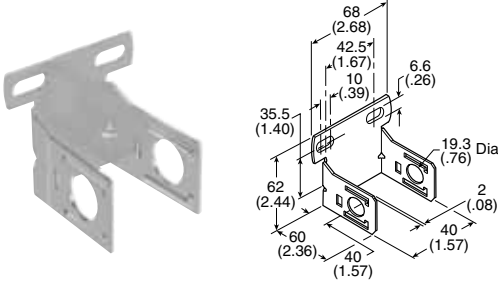

**Accessories - P31 Series**

**C-Bracket**  
(Fits to filter and lubricator body)  
P31KA00MW

**T-Bracket w/ Body Connector**  
P31KA00MT

**Body Connector**  
(O-ring not shown)  
P31KA00CB

**Port Block Kit**

- 1/4 NPT ..... P31KA92CP
- 3/8 NPT..... P31KA93CP
- G 1/4 ..... P31KA12CP
- G 3/8..... P31KA13CP

**Body Connector**

**'O' ring Kit**  
Pack of 5 ..... P31KA00CY

**Port Block Kit**  
w/ T-Bracket

- 1/4 NPT ..... P31KA92CN
- 3/8 NPT..... P31KA93CN
- G 1/4 ..... P31KA12CN
- G 3/8..... P31KA13CN

**Angle Bracket**  
(Fits to regulator and filter/regulator body)

P31KA00MR

**Accessories - P32 Series**

**T-Bracket w/ Body Connector**  
**P32KA00MT**

**Body Connector**  
**P32KA00CB**

**Body Connector**  
**'O' ring Kit**  
 Pack of 5 **P32KA00CY**