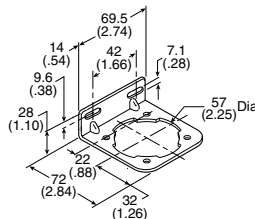

**Angle Bracket**  
(Fits to regulator and filter/regulator body)

P31KA00MR

**Accessories - P32 Series**

**T-Bracket w/ Body Connector**  
**P32KA00MT**

**Body Connector**  
**P32KA00CB**

**Body Connector**  
**'O' ring Kit**  
 Pack of 5 **P32KA00CY**

**Port Block Kit**

- 1/4 NPT.....**P32KA92CP**
- 3/8 NPT.....**P32KA93CP**
- 1/2 NPT.....**P32KA94CP**
- 3/4 NPT.....**P32KA96CP**
- G 1/4 .....**P32KA12CP**
- G 3/8 .....**P32KA13CP**
- G 1/2.....**P32KA14CP**
- G 3/4.....**P32KA16CP**

**Angle Bracket**  
**P32KA00MR**

**L-Bracket**  
 (Fits to filter and lubricator body)  
**P32KA00ML**

**T-Bracket**  
 (fits to body connector or port block)  
**P32KA00MB**

**Accessories - P33 Series**