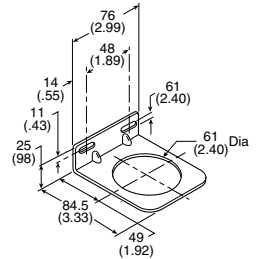

**Angle Bracket**  
**P32KA00MR**

**L-Bracket**  
 (Fits to filter and lubricator body)  
**P32KA00ML**

**T-Bracket**  
 (fits to body connector or port block)  
**P32KA00MB**

**Accessories - P33 Series**

**T-Bracket w/ Body Connector**  
**P32KA00MT**

**Body Connector**  
**P32KA00CB**

**Body Connector 'O' ring Kit**

Pack of 5 **P32KA00CY**

**Port Block Kit**

- 1/4 NPT.....**P32KA92CP**
- 3/8 NPT.....**P32KA93CP**
- 1/2 NPT.....**P32KA94CP**
- 3/4 NPT.....**P32KA96CP**
- G 1/4 .....**P32KA12CP**
- G 3/8.....**P32KA13CP**
- G 1/2.....**P32KA14CP**
- G 3/4.....**P32KA16CP**

**Angle Bracket**  
**(Fits to regulator and filter/regulator bonnet)**  
**P33KA00MR**

**L-Bracket**  
**(Fits to filter and lubricator body)**  
**P33KA00ML**

**T-Bracket**  
**(fits to body connector or port block)**  
**P32KA00MB**