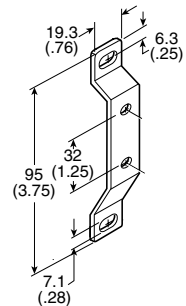

**T-Bracket w/ Body Connector**  
**P32KA00MT**

**Body Connector**  
**P32KA00CB**

**Body Connector 'O' ring Kit**

Pack of 5 **P32KA00CY**

**Port Block Kit**

- 1/4 NPT.....**P32KA92CP**
- 3/8 NPT.....**P32KA93CP**
- 1/2 NPT.....**P32KA94CP**
- 3/4 NPT.....**P32KA96CP**
- G 1/4 .....**P32KA12CP**
- G 3/8.....**P32KA13CP**
- G 1/2.....**P32KA14CP**
- G 3/4.....**P32KA16CP**

**Angle Bracket**  
**(Fits to regulator and filter/regulator bonnet)**  
**P33KA00MR**

**L-Bracket**  
**(Fits to filter and lubricator body)**  
**P33KA00ML**

**T-Bracket**  
**(fits to body connector or port block)**  
**P32KA00MB**