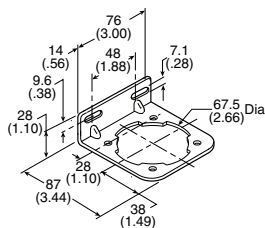

**T-Bracket w/ Body Connector**  
**P32KA00MT**

**Body Connector**  
**P32KA00CB**

**Body Connector 'O' ring Kit**

Pack of 5 **P32KA00CY**

**Port Block Kit**

- 1/4 NPT.....**P32KA92CP**
- 3/8 NPT.....**P32KA93CP**
- 1/2 NPT.....**P32KA94CP**
- 3/4 NPT.....**P32KA96CP**
- G 1/4 .....**P32KA12CP**
- G 3/8.....**P32KA13CP**
- G 1/2.....**P32KA14CP**
- G 3/4.....**P32KA16CP**

**Angle Bracket**  
**(Fits to regulator and filter/regulator bonnet)**  
**P33KA00MR**

**L-Bracket**  
**(Fits to filter and lubricator body)**  
**P33KA00ML**

**T-Bracket**  
**(fits to body connector or port block)**  
**P32KA00MB**