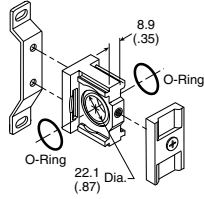

**Angle Bracket**  
**P32KA00MR**

**L-Bracket**  
 (Fits to filter and lubricator body)  
**P32KA00ML**

**T-Bracket**  
 (fits to body connector or port block)  
**P32KA00MB**

**Accessories - P33 Series**

**T-Bracket w/ Body Connector**  
**P32KA00MT**

**Body Connector**  
**P32KA00CB**

**Body Connector 'O' ring Kit**

Pack of 5 **P32KA00CY**

**Port Block Kit**

- 1/4 NPT.....**P32KA92CP**
- 3/8 NPT.....**P32KA93CP**
- 1/2 NPT.....**P32KA94CP**
- 3/4 NPT.....**P32KA96CP**
- G 1/4 .....**P32KA12CP**
- G 3/8.....**P32KA13CP**
- G 1/2.....**P32KA14CP**
- G 3/4.....**P32KA16CP**

**Angle Bracket**  
**(Fits to regulator and filter/regulator bonnet)**  
**P33KA00MR**

**L-Bracket**  
**(Fits to filter and lubricator body)**  
**P33KA00ML**

**T-Bracket**  
**(fits to body connector or port block)**  
**P32KA00MB**